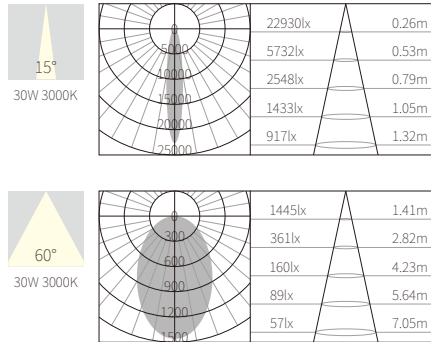

INTERIOR CEILING SURFACE

ACCESSORIES

AE1022

AE1019

T3A0143

Max.30W
Max.2281lm 2700K~5000K
CRI>90
COB LED
AC 220~240V 50/60Hz

COB LED(SAMSUNG) ADJUSTABLE

NW:1.67kg
GW:12.6kg