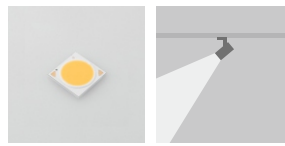

INTERIOR CEILING SURFACE

ACCESSORIES

AE1022

AE1019

T3A0143

Max.30W
Max.2281lm 2700K~5000K
CRI>90
COB LED
AC 220~240V 50/60Hz

COB LED(SAMSUNG) ADJUSTABLE

NW:1.67kg
GW:12.6kg