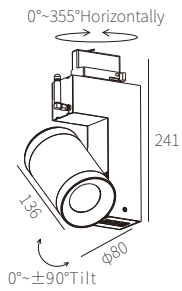

INTERIOR CEILING SURFACE

ACCESSORIES

AE1022

AE1019

T3A0143

Max.30W
Max.2281lm 2700K~5000K
CRI>90
COB LED
AC 220~240V 50/60Hz

COB LED(SAMSUNG) ADJUSTABLE

NW:1.67kg
GW:12.6kg