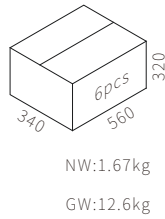

INTERIOR CEILING SURFACE

ACCESSORIES

AE1022

AE1019

T3A0143

Max.30W
Max.2281lm 2700K~5000K
CRI>90
COB LED
AC 220~240V 50/60Hz

COB LED(SAMSUNG) ADJUSTABLE

NW:1.67kg
GW:12.6kg