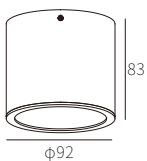

EXTERIOR CEILING SURFACE

ACCESSORIES

C3A0014

10W
537lm 3000K
CRI>90
SMD LED
AC 220~240V 50/60Hz

SMD LED

FIXED

REQUIREMENTS

NW:0.52kg
GW:14.5kg