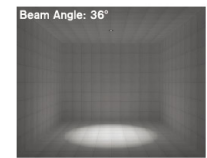

AW
AS
AB

20W LED 3000K / excl. 500mA LED Driver / 37V
20W LED 3000K / excl. 500mA LED Driver / 37V
20W LED 3000K / excl. 500mA LED Driver / 37V

1 m	3956 lx	0.55m
2 m	989 lx	1.11 m
3 m	439 lx	1.67 m
4 m	247 lx	2.23 m
5 m	158 lx	2.78 m

High Illuminance Diameter