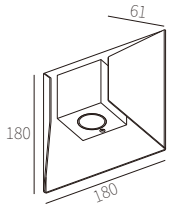

ACCESSORIES

**W3A0249**

2\*3W  
3000K  
CRI>90  
COB LED  
AC 220~240V 50/60Hz

COB LED(CITIZEN)

FIXED

REQUIREMENTS

NW:0.32kg

GW:7.32kg