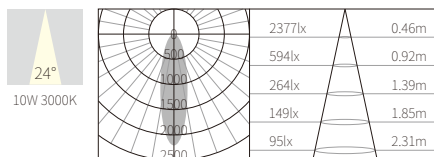

REQUIREMENTS