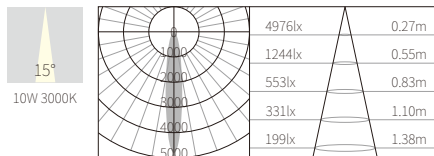

REQUIREMENTS