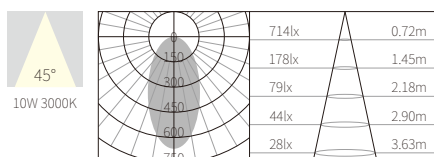

REQUIREMENTS