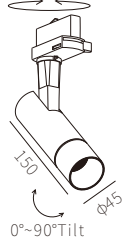

INTERIOR CEILING SURFACE

ACCESSORIES

**T3A0129**

10W  
498lm 3000K  
CRI>90  
COB LED  
AC 220~240V 50/60Hz

COB LED(CITIZEN)    ADJUSTABLE

0°~355°Horizontally

NW:0.38kg  
GW:11.1kg

COLOR TEMPERATURE FINISH