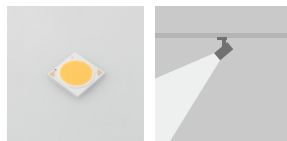

INTERIOR CEILING SURFACE

ACCESSORIES

**T3A0129**

10W  
498lm 3000K  
CRI>90  
COB LED  
AC 220~240V 50/60Hz

COB LED(CITIZEN)    ADJUSTABLE

0°~355°Horizontally

NW:0.38kg  
GW:11.1kg

COLOR TEMPERATURE FINISH