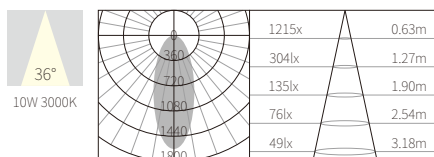

REQUIREMENTS