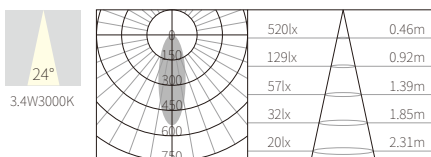

INTERIOR CEILING RECESSED

R3B0853

3.4W
109lm 3000K
CRI>80
LED
EXCL.700mA 3V DRIVER

φ37mm
5~25mm

NW:0.05kg
GW:7.30kg

COLOR TEMPERATURE FINISH

- 2700K ●
 - 3000K ●
 - 4000K ●
 - 5000K ○
 - 6500K ●
- Texture White(AW)
 - Texture Silver(AS)
 - Texture Black(OJ)