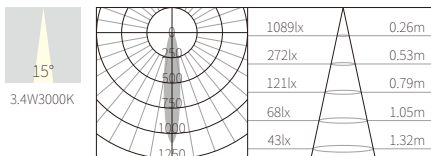

INTERIOR CEILING RECESSED

R3B0853

3.4W
109lm 3000K
CRI>80
LED
EXCL.700mA 3V DRIVER

φ37mm
5~25mm

NW:0.05kg
GW:7.30kg

COLOR TEMPERATURE FINISH

- 2700K ●
 - 3000K ●
 - 4000K ●
 - 5000K ○
 - 6500K ●
- Texture White(AW)
 - Texture Silver(AS)
 - Texture Black(OJ)