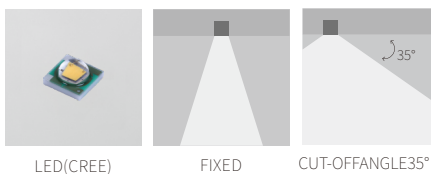

INTERIOR CEILING RECESSED

R3B0853

3.4W
109lm 3000K
CRI>80
LED
EXCL.700mA 3V DRIVER

φ37mm
5~25mm

NW:0.05kg
GW:7.30kg

COLOR TEMPERATURE FINISH

- 2700K ●
 - 3000K ●
 - 4000K ●
 - 5000K ○
 - 6500K ●
- Texture White(AW)
 - Texture Silver(AS)
 - Texture Black(OJ)