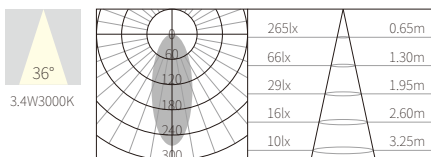

INTERIOR CEILING RECESSED

R3B0853

3.4W
109lm 3000K
CRI>80
LED
EXCL.700mA 3V DRIVER

φ37mm
5~25mm

NW:0.05kg
GW:7.30kg

COLOR TEMPERATURE FINISH

- 2700K ●
 - 3000K ●
 - 4000K ●
 - 5000K ○
 - 6500K ●
- Texture White(AW)
 - Texture Silver(AS)
 - Texture Black(OJ)