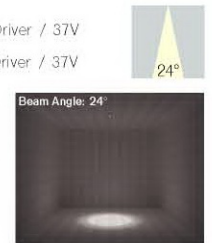

AW
AS

15W LED 2700K-3000K / excl. 360mA LED Driver / 37V
15W LED 2700K-3000K / excl. 360mA LED Driver / 37V

High	illumiance	Diameter
1 m	2771 lx	0.42 m
2 m	693 lx	0.86 m
3 m	308 lx	1.30 m
4 m	173 lx	1.72 m
5 m	111 lx	2.15 m

AW
AS

15W LED 2700K-3000K / excl. 360mA LED Driver / 37V
15W LED 2700K-3000K / excl. 360mA LED Driver / 37V

High	illumiance	Diameter
1 m	1780 lx	0.65 m
2 m	445 lx	1.30 m
3 m	198 lx	1.95 m
4 m	111 lx	2.60 m
5 m	71 lx	3.25 m