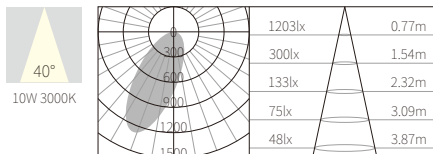

EXTERIOR CEILING RECESSED

R3B0800

10W
923lm 3000K
CRI>90
COB LED
EXCL.250mA 37V DRIVER

COB LED(CITIZEN) FIXED

φ92mm
5~25mm

NW:0.38kg
GW:20.5kg

COLOR TEMPERATURE FINISH

- 2700K ●
 - 3000K ●
 - 4000K ●
 - 5000K ○
 - 6500K ●
- Texture White(AW)
 - Texture Silver(AS)
 - Texture Black(OJ)