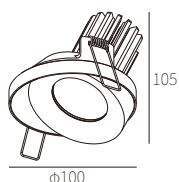

EXTERIOR CEILING RECESSED

R3B0800

10W
923lm 3000K
CRI>90
COB LED
EXCL.250mA 37V DRIVER

COB LED(CITIZEN) FIXED

φ92mm
5~25mm

NW:0.38kg
GW:20.5kg

COLOR TEMPERATURE FINISH

- 2700K ●
 - 3000K ●
 - 4000K ●
 - 5000K ○
 - 6500K ●
- Texture White(AW)
 - Texture Silver(AS)
 - Texture Black(OJ)

ACCESSORIES

REQUIREMENTS

AD0747 (KEGU)
AD0732 (TRIDONIC)

Un:AC 220~240V
Uout:DC 37V
Iout:250mA

AD0879 (KEGU)
AD0863 (EUCHIPS)

Un:AC 220~240V
Uout:DC 37V
Iout:250mA

AD0705 (EUCHIPS)

Un:AC 220~240V
Uout:DC 37V
Iout:250mA