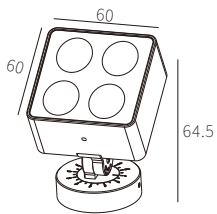

ACCESSORIES

**L3B0059**

5W  
3000K  
CRI>90  
LED  
EXCL.12V DRIVER

LED(OSRAM)

ADJUSTABLE

REQUIREMENTS

NW:0.20kg

GW:8.30kg