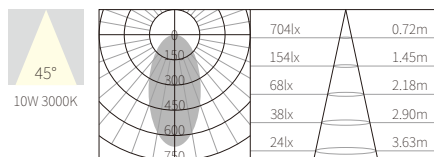

INTERIOR CEILING RECESSED

R3B0724

10W
497lm 3000K
CRI>90
COB LED
EXCL.250mA 37V DRIVER

COLOR TEMPERATURE FINISH

- 2700K ●
 - 3000K ●
 - 4000K ●
 - 5000K ○
 - 6500K ●
- Texture White(AW)
 - Texture Silver(AS)
 - Texture Black(OJ)