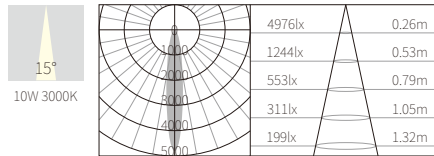

INTERIOR CEILING RECESSED

R3B0724

10W
497lm 3000K
CRI>90
COB LED
EXCL.250mA 37V DRIVER

COLOR TEMPERATURE FINISH

- 2700K ●
 - 3000K ●
 - 4000K ●
 - 5000K ○
 - 6500K ●
- Texture White(AW)
 - Texture Silver(AS)
 - Texture Black(OJ)