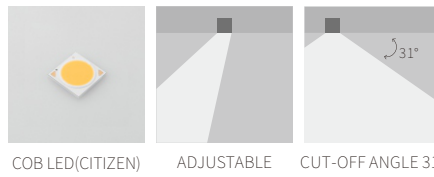

INTERIOR CEILING RECESSED

R3B0724

10W
497lm 3000K
CRI>90
COB LED
EXCL.250mA 37V DRIVER

COLOR TEMPERATURE FINISH

- 2700K ●
 - 3000K ●
 - 4000K ●
 - 5000K ○
 - 6500K ●
- Texture White(AW)
 - Texture Silver(AS)
 - Texture Black(OJ)