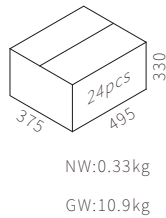

INTERIOR CEILING RECESSED

R3B0724

10W
497lm 3000K
CRI>90
COB LED
EXCL.250mA 37V DRIVER

COLOR TEMPERATURE FINISH

- 2700K ●
 - 3000K ●
 - 4000K ●
 - 5000K ○
 - 6500K ●
- Texture White(AW)
 - Texture Silver(AS)
 - Texture Black(OJ)