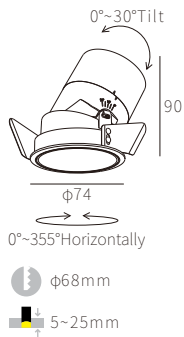

INTERIOR CEILING RECESSED

R3B0724

10W
497lm 3000K
CRI>90
COB LED
EXCL.250mA 37V DRIVER

COLOR TEMPERATURE FINISH

- 2700K ●
 - 3000K ●
 - 4000K ●
 - 5000K ○
 - 6500K ●
- Texture White(AW)
 - Texture Silver(AS)
 - Texture Black(OJ)