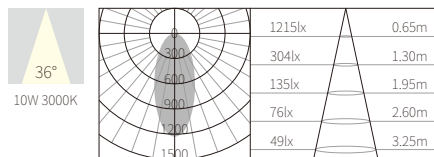

INTERIOR CEILING RECESSED

R3B0724

10W
497lm 3000K
CRI>90
COB LED
EXCL.250mA 37V DRIVER

COLOR TEMPERATURE FINISH

- 2700K ●
 - 3000K ●
 - 4000K ●
 - 5000K ○
 - 6500K ●
- Texture White(AW)
 - Texture Silver(AS)
 - Texture Black(OJ)