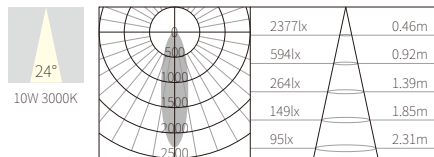

INTERIOR CEILING RECESSED

R3B0724

10W
497lm 3000K
CRI>90
COB LED
EXCL.250mA 37V DRIVER

COLOR TEMPERATURE FINISH

- 2700K ●
 - 3000K ●
 - 4000K ●
 - 5000K ○
 - 6500K ●
- Texture White(AW)
 - Texture Silver(AS)
 - Texture Black(OJ)