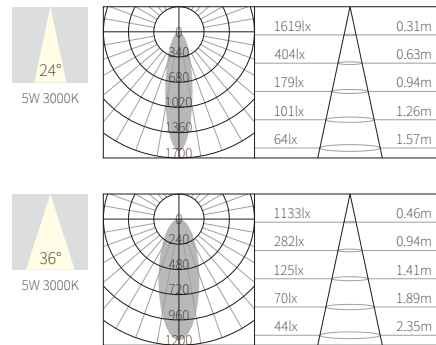

ACCESSORIES

R3B0739

5W
247lm 3000K
CRI>90
COB LED(CITIZEN)
EXCL.DRIVER DC200mA 24V

φ52mm
5-25mm

NW:0.18kg
GW:8.78kg

REQUIREMENTS

COLOR TEMPERATURE FINISH

- 2700K ●
 - 3000K ●
 - 4000K ●
 - 5000K ○
 - 6500K ●
- Texture White(AW)
 - Texture Silver(AS)
 - Texture Black(OJ)