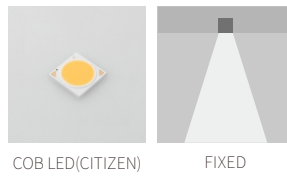

ACCESSORIES

R3B0739

5W
247lm 3000K
CRI>90
COB LED(CITIZEN)
EXCL.DRIVER DC200mA 24V

φ52mm
5-25mm

NW:0.18kg
GW:8.78kg

REQUIREMENTS

COLOR TEMPERATURE FINISH

- 2700K ●
 - 3000K ●
 - 4000K ●
 - 5000K ○
 - 6500K ●
- Texture White(AW)
 - Texture Silver(AS)
 - Texture Black(OJ)