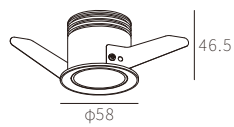

ACCESSORIES

R3B0739

5W
247lm 3000K
CRI>90
COB LED(CITIZEN)
EXCL.DRIVER DC200mA 24V

φ52mm
5-25mm

NW:0.18kg
GW:8.78kg

REQUIREMENTS

COLOR TEMPERATURE FINISH

- 2700K ●
 - 3000K ●
 - 4000K ●
 - 5000K ○
 - 6500K ●
- Texture White(AW)
 - Texture Silver(AS)
 - Texture Black(OJ)