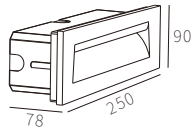

245*85*80mm

NW:0.86kg

GW:10.6kg

COLOR TEMPERATURE FINISH

2700K ●

3000K ●

4000K ●

5000K ○