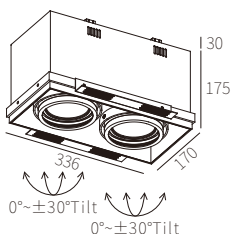

### R3B0124

2\*15W  
1890lm 3000K  
CRI>90  
COB LED  
EXCL.2\*350mA 37V DRIVER

COB LED(CITIZEN) ADJUSTABLE

330\*164mm

5~25mm

NW:2.61kg

GW:7.22kg