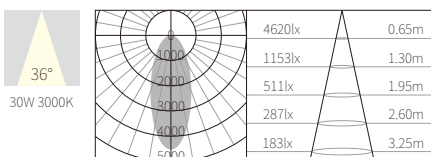

ACCESSORIES

REQUIREMENTS

AD0749 (KEGU)

Un:AC 220~240V
Uout:DC 37V
Iout:350mA

AD0879 (KEGU) AD0764 (EUCHIPS)

Un:AC 220~240V
Uout:DC 37V
Iout:350mA

AD0715 (EUCHIPS)

Un:AC 220~240V
Uout:DC 37V
Iout:350mA

AD0851 (OSRAM) AD0878 (VS)

Un:AC 220~240V
Uout:DC 37V
Iout:350mA