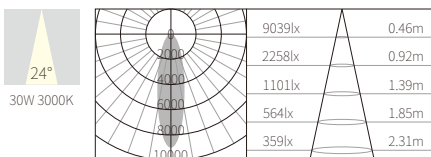

ACCESSORIES

REQUIREMENTS

AD0749 (KEGU)

Un:AC 220~240V
Uout:DC 37V
Iout:350mA

AD0879 (KEGU) AD0764 (EUCHIPS)

Un:AC 220~240V
Uout:DC 37V
Iout:350mA

AD0715 (EUCHIPS)

Un:AC 220~240V
Uout:DC 37V
Iout:350mA

AD0851 (OSRAM) AD0878 (VS)

Un:AC 220~240V
Uout:DC 37V
Iout:350mA