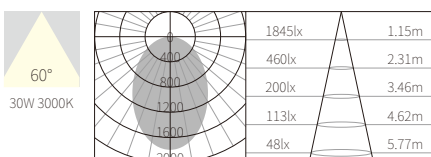

ACCESSORIES

REQUIREMENTS

AD0749 (KEGU)

Un:AC 220~240V
Uout:DC 37V
Iout:350mA

AD0879 (KEGU) AD0764 (EUCHIPS)

Un:AC 220~240V
Uout:DC 37V
Iout:350mA

AD0715 (EUCHIPS)

Un:AC 220~240V
Uout:DC 37V
Iout:350mA

AD0851 (OSRAM) AD0878 (VS)

Un:AC 220~240V
Uout:DC 37V
Iout:350mA