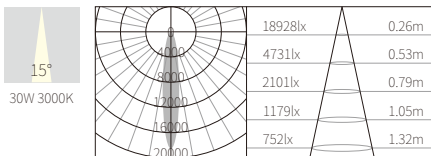

COB LED(CITIZEN) ADJUSTABLE

ACCESSORIES

REQUIREMENTS

AD0749 (KEGU)

Un:AC 220~240V
Uout:DC 37V
Iout:350mA

AD0879 (KEGU) AD0764 (EUCHIPS)

Un:AC 220~240V
Uout:DC 37V
Iout:350mA

AD0715 (EUCHIPS)

Un:AC 220~240V
Uout:DC 37V
Iout:350mA

AD0851 (OSRAM) AD0878 (VS)

Un:AC 220~240V
Uout:DC 37V
Iout:350mA