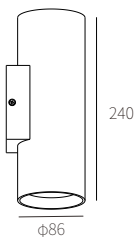

INTERIOR CEILING RECESSED

ACCESSORIES

W3A0228

2*7W
3000K
CRI>90
COB LED
AC 220~240V 50/60Hz

COB LED(CITIZEN)

FIXED

REQUIREMENTS

NW:1.28kg
GW:9.98kg