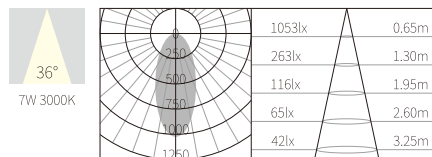

FINISH

- AW
- AS
- OJ
- BV

REQUIREMENTS

AD0746 (KEGU)

Un:AC 220~240V
Uout:DC 37V
Iout:180mA

AD0862 (EUCHIPS)

Un:AC 220~240V
Uout:DC 37V
Iout:180mA

AD0857 (ACTEC)

Un:AC 220~240V
Uout:DC 37V
Iout:180mA

AD0848 (OSRAM)

Un:AC 220~240V
Uout:DC 37V
Iout:180mA