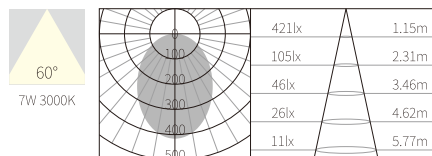

FINISH

- AW
- AS
- OJ
- BV

REQUIREMENTS

AD0746 (KEGU)

Un:AC 220~240V
Uout:DC 37V
Iout:180mA

AD0862 (EUCHIPS)

Un:AC 220~240V
Uout:DC 37V
Iout:180mA

AD0857 (ACTEC)

Un:AC 220~240V
Uout:DC 37V
Iout:180mA

AD0848 (OSRAM)

Un:AC 220~240V
Uout:DC 37V
Iout:180mA