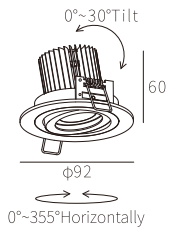

INTERIOR CEILING RECESSED

ACCESSORIES

R3B0260

7W  
434lm 3000K  
CRI>90  
COB LED  
EXCL.180mA 37V DRIVER

COB LED(CITIZEN) ADJUSTABLE

φ83mm  
5~25mm

NW:0.19kg  
GW:11.4kg

COLOR TEMPERATURE