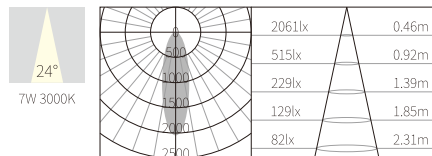

FINISH

- AW
- AS
- OJ
- BV

REQUIREMENTS

AD0746 (KEGU)

Un:AC 220~240V
Uout:DC 37V
Iout:180mA

AD0862 (EUCHIPS)

Un:AC 220~240V
Uout:DC 37V
Iout:180mA

AD0857 (ACTEC)

Un:AC 220~240V
Uout:DC 37V
Iout:180mA

AD0848 (OSRAM)

Un:AC 220~240V
Uout:DC 37V
Iout:180mA