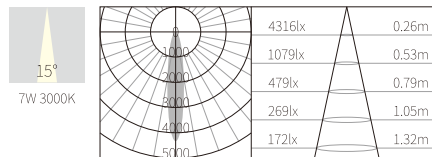

COB LED(CITIZEN) ADJUSTABLE

FINISH

- AW
- AS
- OJ
- BV

REQUIREMENTS

AD0746 (KEGU)

Un:AC 220~240V
Uout:DC 37V
Iout:180mA

AD0862 (EUCHIPS)

Un:AC 220~240V
Uout:DC 37V
Iout:180mA

AD0857 (ACTEC)

Un:AC 220~240V
Uout:DC 37V
Iout:180mA

AD0848 (OSRAM)

Un:AC 220~240V
Uout:DC 37V
Iout:180mA