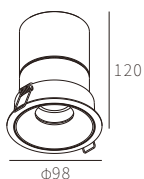

INTERIOR CEILING RECESSED

R3B0810

25W
1240lm 3000K
CRI>90
COB LED
EXCL.700mA 37V DRIVER

φ90mm
5~25mm

NW:0.37kg
GW:11.0kg

COLOR TEMPERATURE FINISH

- 2700K ●
- 3000K ●
- 4000K ●
- 5000K ○
- 6500K ●
- Texture White(AW)
- Texture Silver(AS)
- Texture Black(OJ)

COB LED(CITIZEN) FIXED CUT-OFF ANGLE 28°

ACCESSORIES

REQUIREMENTS

AD0753 (KEGU)
AD0738 (TRIDONIC)

Un:AC 220~240V
Uout:DC 37V
Iout:700mA

AD0881 (KEGU)
AD0866 (EUCHIPS)

Un:AC 220~240V
Uout:DC 37V
Iout:700mA

AD0858 (OSRAM)
AD0871 (VS)