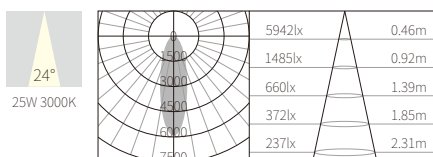

ACCESSORIES

REQUIREMENTS

AD0753 (KEGU)
AD0738 (TRIDONIC)

Un:AC 220~240V
Uout:DC 37V
Iout:700mA

AD0881 (KEGU)
AD0866 (EUCHIPS)

Un:AC 220~240V
Uout:DC 37V
Iout:700mA

AD0858 (OSRAM)
AD0871 (VS)

Un:AC 220~240V
Uout:DC 37V
Iout:700mA

AD0854 (OSRAM)
AD0878 (VS)

Un:AC 220~240V
Uout:DC 37V
Iout:700mA