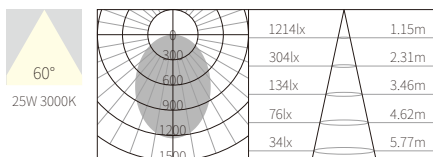

ACCESSORIES

REQUIREMENTS

AD0753 (KEGU)
AD0738 (TRIDONIC)

Un:AC 220~240V
Uout:DC 37V
Iout:700mA

AD0881 (KEGU)
AD0866 (EUCHIPS)

Un:AC 220~240V
Uout:DC 37V
Iout:700mA

AD0858 (OSRAM)
AD0871 (VS)

Un:AC 220~240V
Uout:DC 37V
Iout:700mA

AD0854 (OSRAM)
AD0878 (VS)

Un:AC 220~240V
Uout:DC 37V
Iout:700mA