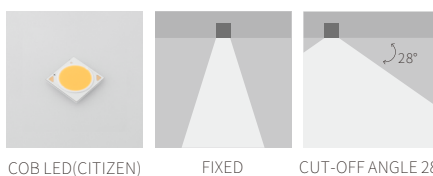

INTERIOR CEILING RECESSED

R3B0810

25W
1240lm 3000K
CRI>90
COB LED
EXCL.700mA 37V DRIVER

φ90mm
5~25mm

NW:0.37kg
GW:11.0kg

COLOR TEMPERATURE FINISH

- 2700K ●
- 3000K ●
- 4000K ●
- 5000K ○
- 6500K ●
- Texture White(AW)
- Texture Silver(AS)
- Texture Black(OJ)