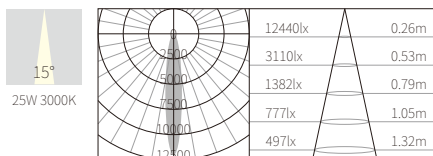

COB LED(CITIZEN)   FIXED   CUT-OFF ANGLE 28°

ACCESSORIES

REQUIREMENTS

AD0753 (KEGU)
AD0738 (TRIDONIC)

Un:AC 220~240V
Uout:DC 37V
Iout:700mA

AD0881 (KEGU)
AD0866 (EUCHIPS)

Un:AC 220~240V
Uout:DC 37V
Iout:700mA

AD0858 (OSRAM)
AD0871 (VS)

Un:AC 220~240V
Uout:DC 37V
Iout:700mA

AD0854 (OSRAM)
AD0878 (VS)

Un:AC 220~240V
Uout:DC 37V
Iout:700mA