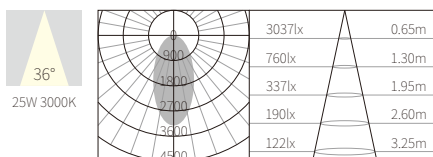

ACCESSORIES

REQUIREMENTS

AD0753 (KEGU)
AD0738 (TRIDONIC)

Un:AC 220~240V
Uout:DC 37V
Iout:700mA

AD0881 (KEGU)
AD0866 (EUCHIPS)

Un:AC 220~240V
Uout:DC 37V
Iout:700mA

AD0858 (OSRAM)
AD0871 (VS)

Un:AC 220~240V
Uout:DC 37V
Iout:700mA

AD0854 (OSRAM)
AD0878 (VS)

Un:AC 220~240V
Uout:DC 37V
Iout:700mA