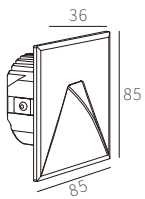

### R3B0749

3W  
192lm 3000K  
CRI>90  
LED  
EXCL. 700mA 3V DRIVER

LED(CREE)

FIXED

φ58mm

NW:0.15kg

GW:9.20kg