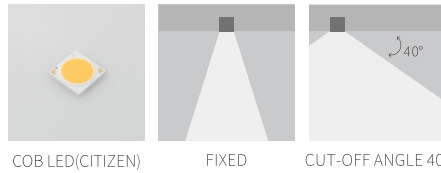

INTERIOR CEILING RECESSED

R3B0565

10W
573lm 3000K
CRI>90
COB LED
EXCL.250mA 37V DRIVER

φ76mm
5~25mm

NW:0.52kg
GW:17.6kg

COLOR TEMPERATURE

- 2700K ●
- 3000K ●
- 4000K ●
- 5000K ○
- 6500K ●

FINISH