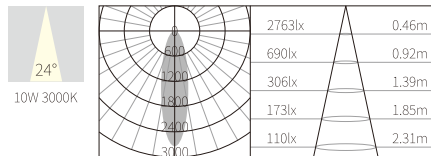

ACCESSORIES

REQUIREMENTS

AD0747 (KEGU)
AD0732 (TRIDONIC)
Un:AC 220~240V
Uout:DC 37V
Iout:250mA

AD0879 (KEGU)
AD0863 (EUCHIPS)
Un:AC 220~240V
Uout:DC 37V
Iout:250mA

AD0705 (EUCHIPS)
Un:AC 220~240V
Uout:DC 37V
Iout:250mA

AD0849 (OSRAM)
Un:AC 220~240V
Uout:DC 37V
Iout:250mA