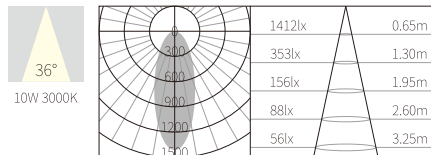

ACCESSORIES

REQUIREMENTS

AD0747 (KEGU)
AD0732 (TRIDONIC)
Un:AC 220~240V
Uout:DC 37V
Iout:250mA

AD0879 (KEGU)
AD0863 (EUCHIPS)
Un:AC 220~240V
Uout:DC 37V
Iout:250mA

AD0705 (EUCHIPS)
Un:AC 220~240V
Uout:DC 37V
Iout:250mA

AD0849 (OSRAM)
Un:AC 220~240V
Uout:DC 37V
Iout:250mA