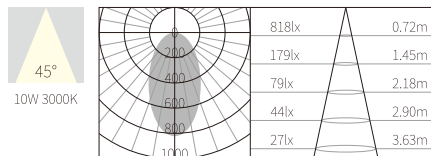

ACCESSORIES

REQUIREMENTS

AD0747 (KEGU)
AD0732 (TRIDONIC)
Un:AC 220~240V
Uout:DC 37V
Iout:250mA

AD0879 (KEGU)
AD0863 (EUCHIPS)
Un:AC 220~240V
Uout:DC 37V
Iout:250mA

AD0705 (EUCHIPS)
Un:AC 220~240V
Uout:DC 37V
Iout:250mA

AD0849 (OSRAM)
Un:AC 220~240V
Uout:DC 37V
Iout:250mA