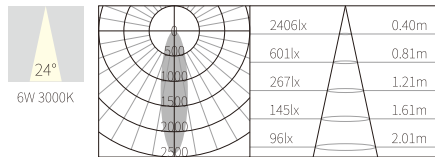

ACCESSORIES

**T3B0008**

6W  
363lm 3000K  
CRI>90  
COB LED  
EXCL.24V DRIVER

COB LED(CREE)      ADJUSTABLE

REQUIREMENTS

NW:0.33kg  
GW:7.65kg

COLOR TEMPERATURE

- 2700K ●
- 3000K ●
- 4000K ●
- 5000K ○
- 6500K ●