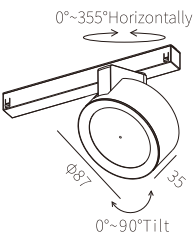

ACCESSORIES

**T3B0008**

6W  
363lm 3000K  
CRI>90  
COB LED  
EXCL.24V DRIVER

COB LED(CREE)      ADJUSTABLE

REQUIREMENTS

NW:0.33kg  
GW:7.65kg

COLOR TEMPERATURE

- 2700K ●
- 3000K ●
- 4000K ●
- 5000K ○
- 6500K ●