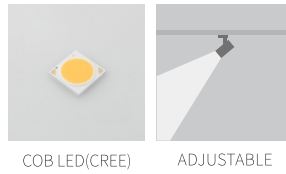

ACCESSORIES

**T3B0008**

6W  
363lm 3000K  
CRI>90  
COB LED  
EXCL.24V DRIVER

COB LED(CREE)      ADJUSTABLE

REQUIREMENTS

NW:0.33kg  
GW:7.65kg

COLOR TEMPERATURE

- 2700K ●
- 3000K ●
- 4000K ●
- 5000K ○
- 6500K ●