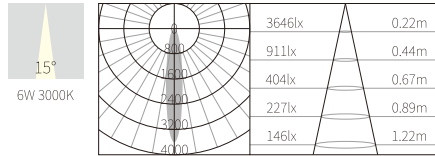

ACCESSORIES

**T3B0008**

6W  
363lm 3000K  
CRI>90  
COB LED  
EXCL.24V DRIVER

COB LED(CREE)      ADJUSTABLE

REQUIREMENTS

NW:0.33kg  
GW:7.65kg

COLOR TEMPERATURE

- 2700K ●
- 3000K ●
- 4000K ●
- 5000K ○
- 6500K ●