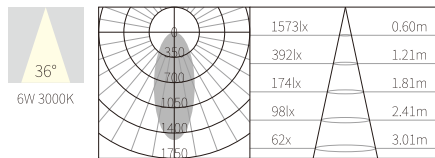

ACCESSORIES

**T3B0008**

6W  
363lm 3000K  
CRI>90  
COB LED  
EXCL.24V DRIVER

COB LED(CREE)      ADJUSTABLE

REQUIREMENTS

NW:0.33kg  
GW:7.65kg

COLOR TEMPERATURE

- 2700K ●
- 3000K ●
- 4000K ●
- 5000K ○
- 6500K ●