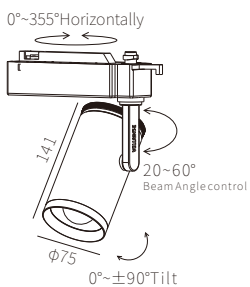

### T3A0140

20W  
1342lm 2700K~5000K  
CRI>90  
COB LED  
AC 220~240V 50/60Hz

COB LED(SAMSUNG) ADJUSTABLE

NW:0.65kg  
GW:7.20kg

DIMMABLE BRIGHTNESS

TUNABLE BEAM ANGLE

CHANGEABLE CCT

FINISH