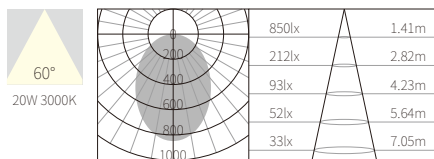

### T3A0140

20W  
1342lm 2700K~5000K  
CRI>90  
COB LED  
AC 220~240V 50/60Hz

COB LED(SAMSUNG) ADJUSTABLE

NW:0.65kg  
GW:7.20kg

DIMMABLE BRIGHTNESS

TUNABLE BEAM ANGLE

CHANGEABLE CCT

FINISH