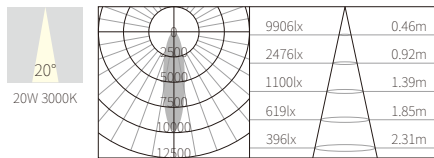

### T3A0140

20W  
1342lm 2700K~5000K  
CRI>90  
COB LED  
AC 220~240V 50/60Hz

COB LED(SAMSUNG) ADJUSTABLE

NW:0.65kg  
GW:7.20kg

DIMMABLE BRIGHTNESS

TUNABLE BEAM ANGLE

CHANGEABLE CCT

FINISH