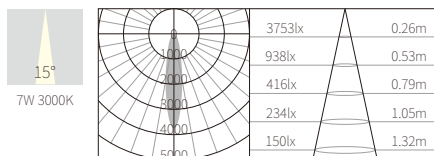

COB LED(CITIZEN)   ADJUSTABLE

ACCESSORIES

REQUIREMENTS

AD0746 (KEGU)

Un:AC 220~240V
Uout:DC 37V
Iout:180mA

AD0862 (EUCHIPS)

Un:AC 220~240V
Uout:DC 37V
Iout:180mA

AD0857 (ACTEC)

Un:AC 220~240V
Uout:DC 37V
Iout:180mA

AD0848 (OSRAM)

Un:AC 220~240V
Uout:DC 37V
Iout:180mA