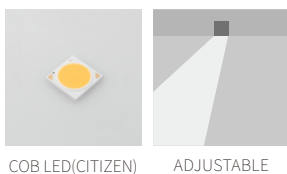

INTERIOR CEILING RECESSED

R3B0839

7W
371lm 3000K
CRI>90
COB LED
EXCL.180mA 37V DRIVER

COB LED(CITIZEN) ADJUSTABLE

φ100mm
5~25mm

NW:0.38kg
GW:5.24kg

COLOR TEMPERATURE FINISH

2700K ●
3000K ●
4000K ●
5000K ○
6500K ●