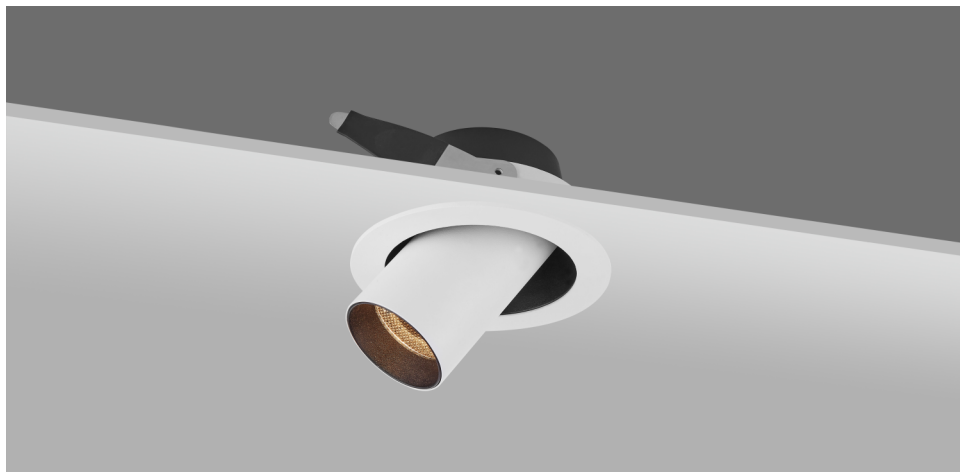

INTERIOR CEILING RECESSED

R3B0839

7W
371lm 3000K
CRI>90
COB LED
EXCL.180mA 37V DRIVER

COB LED(CITIZEN) ADJUSTABLE

φ100mm
5~25mm

NW:0.38kg
GW:5.24kg

COLOR TEMPERATURE FINISH

2700K ●
3000K ●
4000K ●
5000K ○
6500K ●

○ Texture White(AW)
● Texture Silver(AS)
● Texture Black(OJ)

ACCESSORIES

REQUIREMENTS

AD0746 (KEGU)

Un:AC 220~240V
Uout:DC 37V
Iout:180mA

AD0862 (EUCHIPS)

Un:AC 220~240V
Uout:DC 37V
Iout:180mA

AD0857 (ACTEC)

Un:AC 220~240V
Uout:DC 37V
Iout:180mA

AD0848 (OSRAM)

Un:AC 220~240V
Uout:DC 37V
Iout:180mA