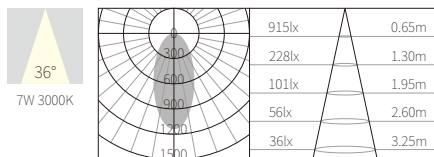

ACCESSORIES

REQUIREMENTS

AD0746 (KEGU)

Un:AC 220~240V
Uout:DC 37V
Iout:180mA

AD0862 (EUCHIPS)

Un:AC 220~240V
Uout:DC 37V
Iout:180mA

AD0857 (ACTEC)

Un:AC 220~240V
Uout:DC 37V
Iout:180mA

AD0848 (OSRAM)

Un:AC 220~240V
Uout:DC 37V
Iout:180mA