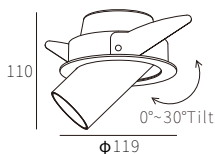

INTERIOR CEILING RECESSED

R3B0839

7W
371lm 3000K
CRI>90
COB LED
EXCL.180mA 37V DRIVER

COB LED(CITIZEN) ADJUSTABLE

φ100mm
5~25mm

NW:0.38kg
GW:5.24kg

COLOR TEMPERATURE FINISH

2700K ●
3000K ●
4000K ●
5000K ○
6500K ●