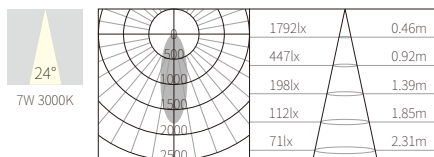

ACCESSORIES

REQUIREMENTS

AD0746 (KEGU)

Un:AC 220~240V
Uout:DC 37V
Iout:180mA

AD0862 (EUCHIPS)

Un:AC 220~240V
Uout:DC 37V
Iout:180mA

AD0857 (ACTEC)

Un:AC 220~240V
Uout:DC 37V
Iout:180mA

AD0848 (OSRAM)

Un:AC 220~240V
Uout:DC 37V
Iout:180mA