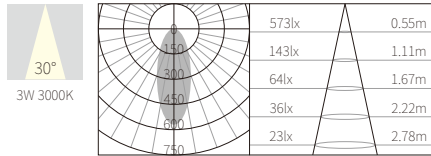

ACCESSORIES

C3B0070

3W
159lm 3000K
CRI>90
SMD LED
DC24V

SMD LED

FIXED

REQUIREMENTS

AD0911 (MEN WELL)

Un:AC 90~264V
Uout:DC 24V
Iout:0~350mA

NW:0.08kg

GW:11.8kg

COLOR TEMPERATURE FINISH

- 2700K ●
- 3000K ●
- 4000K ●
- 5000K ○
- 6500K ●
- Texture White(AW)
- Texture Silver(AS)
- Texture Black(OJ)