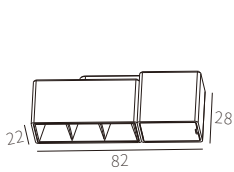

ACCESSORIES

C3B0070

3W
159lm 3000K
CRI>90
SMD LED
DC24V

SMD LED

FIXED

REQUIREMENTS

AD0911 (MEN WELL)

Un:AC 90~264V
Uout:DC 24V
Iout:0~350mA