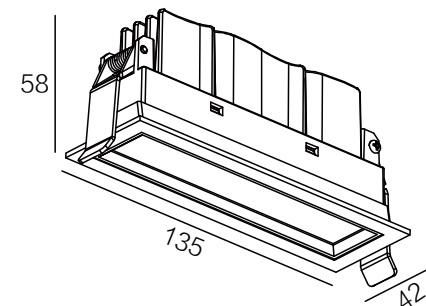

SPECIFICATIONS

Product code:	VR3B0677
Power:	5*2W
Electric data:	DC 700mA 15V
Lumen:	/
Beam angle:	101.2°
Color temperature:	3000K
IP class:	IP20
Fixture size:	135*42*58mm
Cutout size:	128*35mm
LED source:	LED
Fixture material:	Aluminum
Finish:	Texture White(AW)/Texture Black(OJ)