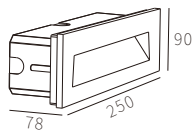

245*85*80mm

NW:0.86kg

GW:10.6kg

COLOR TEMPERATURE FINISH

2700K ●

3000K ●

4000K ●

5000K ○