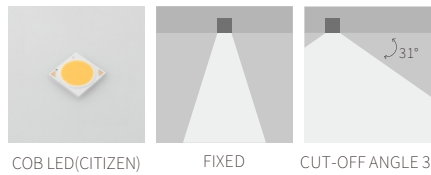

INTERIOR CEILING RECESSED

R3B0730

10W
497lm 3000K
CRI>90
COB LED
EXCL.250mA37V DRIVER

φ68mm
5-25mm

COLOR TEMPERATURE FINISH

- 2700K ●
- 3000K ●
- 4000K ●
- 5000K ○
- 6500K ●
- Texture White(AW)
- Texture Silver(AS)
- Texture Black(OJ)