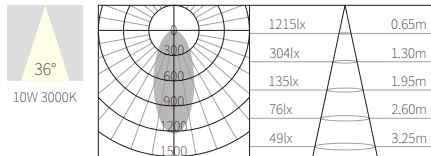

INTERIOR CEILING RECESSED

R3B0730

10W
497lm 3000K
CRI>90
COB LED
EXCL.250mA37V DRIVER

φ68mm
5-25mm

COLOR TEMPERATURE FINISH

- 2700K ●
- 3000K ●
- 4000K ●
- 5000K ○
- 6500K ●
- Texture White(AW)
- Texture Silver(AS)
- Texture Black(OJ)