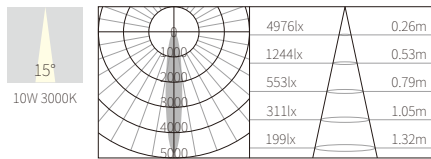

INTERIOR CEILING RECESSED

R3B0730

10W
497lm 3000K
CRI>90
COB LED
EXCL.250mA37V DRIVER

φ68mm
5-25mm

COLOR TEMPERATURE FINISH

- 2700K ●
- 3000K ●
- 4000K ●
- 5000K ○
- 6500K ●
- Texture White(AW)
- Texture Silver(AS)
- Texture Black(OJ)