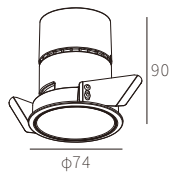

INTERIOR CEILING RECESSED

R3B0730

10W
497lm 3000K
CRI>90
COB LED
EXCL.250mA37V DRIVER

φ68mm
5-25mm

COLOR TEMPERATURE FINISH

- 2700K ●
- 3000K ●
- 4000K ●
- 5000K ○
- 6500K ●
- Texture White(AW)
- Texture Silver(AS)
- Texture Black(OJ)