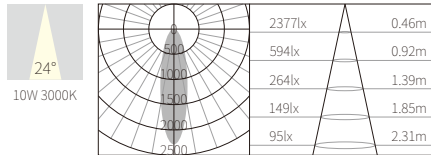

INTERIOR CEILING RECESSED

R3B0730

10W
497lm 3000K
CRI>90
COB LED
EXCL.250mA37V DRIVER

φ68mm
5-25mm

COLOR TEMPERATURE FINISH

- 2700K ●
- 3000K ●
- 4000K ●
- 5000K ○
- 6500K ●
- Texture White(AW)
- Texture Silver(AS)
- Texture Black(OJ)