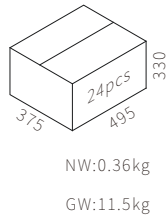

INTERIOR CEILING RECESSED

R3B0730

10W
497lm 3000K
CRI>90
COB LED
EXCL.250mA37V DRIVER

φ68mm
5-25mm

COLOR TEMPERATURE FINISH

- 2700K ●
- 3000K ●
- 4000K ●
- 5000K ○
- 6500K ●
- Texture White(AW)
- Texture Silver(AS)
- Texture Black(OJ)