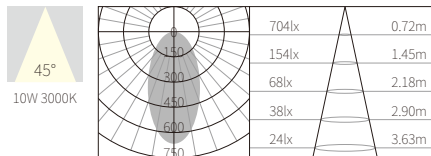

INTERIOR CEILING RECESSED

R3B0730

10W
497lm 3000K
CRI>90
COB LED
EXCL.250mA37V DRIVER

φ68mm
5-25mm

COLOR TEMPERATURE FINISH

- 2700K ●
- 3000K ●
- 4000K ●
- 5000K ○
- 6500K ●
- Texture White(AW)
- Texture Silver(AS)
- Texture Black(OJ)