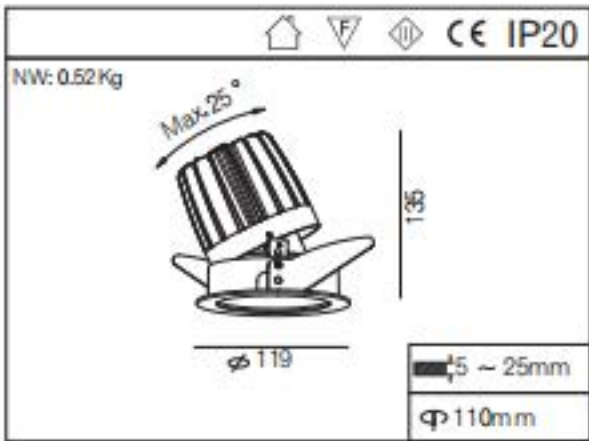

R3B0627 AW
R3B0627 AS

15W LED 3000K / excl. 350mA LED Driver / 37V
 15W LED 3000K / excl. 350mA LED Driver / 37V

Height	Luminescence	Diameter
1 m	3369 lk	0.42 m
2 m	839 lk	0.84 m
3 m	373 lk	1.27 m
4 m	210 lk	1.69 m
5 m	136 lk	2.11 m

AW 15W LED 3000K / excl. 350mA LED Driver / 37V
 AS 15W LED 3000K / excl. 350mA LED Driver / 37V

Height	Luminescence	Diameter
1 m	1889 lk	0.69 m
2 m	472 lk	1.38 m
3 m	210 lk	2.07 m
4 m	118 lk	2.75 m
5 m	76 lk	3.44 m

AW 15W LED 3000K / excl. 350mA LED Driver / 37V
 AS 15W LED 3000K / excl. 350mA LED Driver / 37V

Height	Luminescence	Diameter
1 m	1221 lk	0.97 m
2 m	306 lk	1.94 m
3 m	136 lk	2.91 m
4 m	77 lk	3.88 m
5 m	49 lk	4.85 m