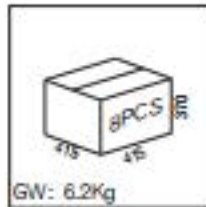

R3B0627 AW
R3B0627 AS

15W LED 3000K / excl. 350mA LED Driver / 37V
 15W LED 3000K / excl. 350mA LED Driver / 37V

Height	Luminescence	Diameter
1 m	3369 lk	0.42 m
2 m	839 lk	0.84 m
3 m	373 lk	1.27 m
4 m	210 lk	1.69 m
5 m	136 lk	2.11 m