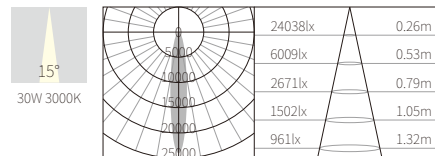

INTERIOR CEILING RECESSED

ACCESSORIES

AE1037

R3B0849

Max.30W
 Max.2400lm 2700K~5000K
 CRI>90
 COB LED
 AC 220~240V 50/60Hz

COB LED(SAMSUNG) ADJUSTABLE

REQUIREMENTS

DIMMABLE BRIGHTNESS