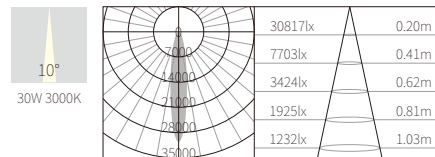

INTERIOR CEILING RECESSED

ACCESSORIES

AE1037

R3B0849

Max.30W
 Max.2400lm 2700K~5000K
 CRI>90
 COB LED
 AC 220~240V 50/60Hz

COB LED(SAMSUNG) ADJUSTABLE

REQUIREMENTS

DIMMABLE BRIGHTNESS