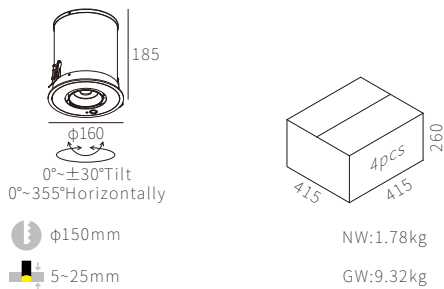

INTERIOR CEILING RECESSED

ACCESSORIES

AE1037

R3B0849

Max.30W
 Max.2400lm 2700K~5000K
 CRI>90
 COB LED
 AC 220~240V 50/60Hz

COB LED(SAMSUNG) ADJUSTABLE

REQUIREMENTS

DIMMABLE BRIGHTNESS