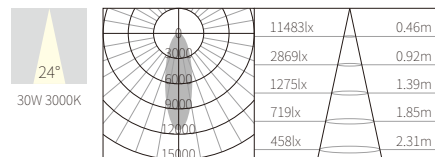

INTERIOR CEILING RECESSED

ACCESSORIES

AE1037

R3B0849

Max.30W
 Max.2400lm 2700K~5000K
 CRI>90
 COB LED
 AC 220~240V 50/60Hz

COB LED(SAMSUNG) ADJUSTABLE

REQUIREMENTS

DIMMABLE BRIGHTNESS