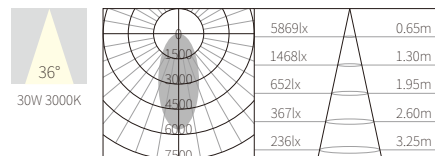

INTERIOR CEILING RECESSED

ACCESSORIES

AE1037

R3B0849

Max.30W
 Max.2400lm 2700K~5000K
 CRI>90
 COB LED
 AC 220~240V 50/60Hz

COB LED(SAMSUNG) ADJUSTABLE

REQUIREMENTS

DIMMABLE BRIGHTNESS