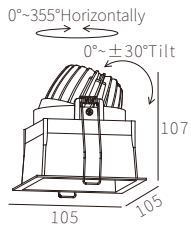

INTERIOR CEILING RECESSED

R3B0216

15W
810lm 3000K
CRI>90
COB LED
EXCL.350mA 37V DRIVER

95*95mm
5~25mm

COLOR TEMPERATURE FINISH

- 2700K ●
 - 3000K ●
 - 4000K ●
 - 5000K ○
 - 6500K ●
- Texture White(AW)
 - Texture Silver(AS)
 - Texture Black(OJ)