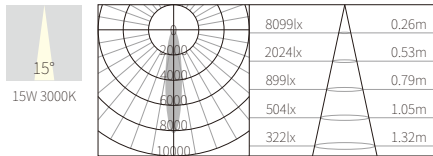

INTERIOR CEILING RECESSED

R3B0216

15W
810lm 3000K
CRI>90
COB LED
EXCL.350mA 37V DRIVER

95*95mm
5~25mm

COLOR TEMPERATURE FINISH

- 2700K ●
 - 3000K ●
 - 4000K ●
 - 5000K ○
 - 6500K ●
- Texture White(AW)
 - Texture Silver(AS)
 - Texture Black(OJ)