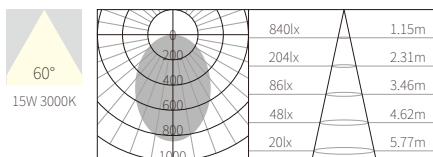

INTERIOR CEILING RECESSED

R3B0216

15W
810lm 3000K
CRI>90
COB LED
EXCL.350mA 37V DRIVER

95*95mm
5~25mm

COLOR TEMPERATURE FINISH

- 2700K ●
 - 3000K ●
 - 4000K ●
 - 5000K ○
 - 6500K ●
- Texture White(AW)
 - Texture Silver(AS)
 - Texture Black(OJ)