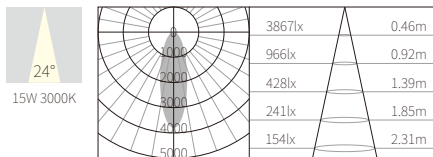

INTERIOR CEILING RECESSED

R3B0216

15W
810lm 3000K
CRI>90
COB LED
EXCL.350mA 37V DRIVER

95*95mm
5~25mm

COLOR TEMPERATURE FINISH

- 2700K ●
 - 3000K ●
 - 4000K ●
 - 5000K ○
 - 6500K ●
- Texture White(AW)
 - Texture Silver(AS)
 - Texture Black(OJ)