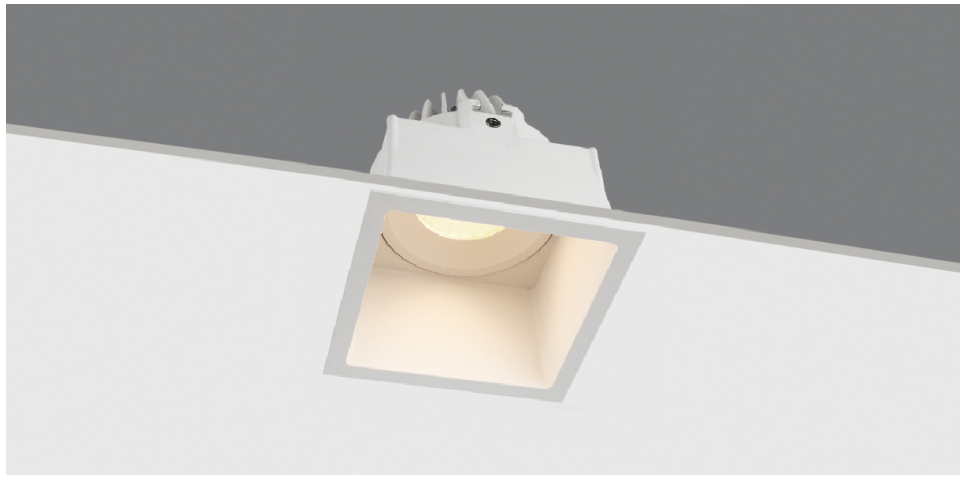

INTERIOR CEILING RECESSED

R3B0216

15W
810lm 3000K
CRI>90
COB LED
EXCL.350mA 37V DRIVER

95*95mm
5~25mm

COLOR TEMPERATURE FINISH

- 2700K ●
 - 3000K ●
 - 4000K ●
 - 5000K ○
 - 6500K ●
- Texture White(AW)
 - Texture Silver(AS)
 - Texture Black(OJ)