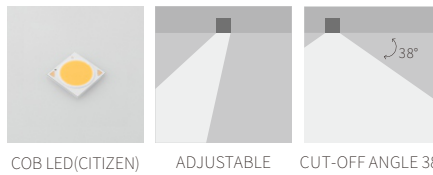

INTERIOR CEILING RECESSED

R3B0216

15W
810lm 3000K
CRI>90
COB LED
EXCL.350mA 37V DRIVER

95*95mm
5~25mm

COLOR TEMPERATURE FINISH

- 2700K ●
 - 3000K ●
 - 4000K ●
 - 5000K ○
 - 6500K ●
- Texture White(AW)
 - Texture Silver(AS)
 - Texture Black(OJ)