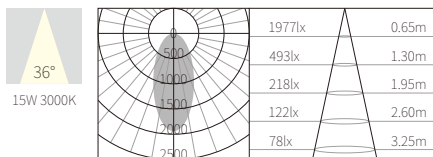

INTERIOR CEILING RECESSED

R3B0216

15W
810lm 3000K
CRI>90
COB LED
EXCL.350mA 37V DRIVER

95*95mm
5~25mm

COLOR TEMPERATURE FINISH

- 2700K ●
 - 3000K ●
 - 4000K ●
 - 5000K ○
 - 6500K ●
- Texture White(AW)
 - Texture Silver(AS)
 - Texture Black(OJ)