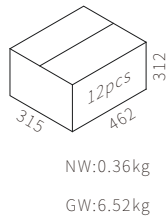

INTERIOR CEILING RECESSED

R3B0216

15W
810lm 3000K
CRI>90
COB LED
EXCL.350mA 37V DRIVER

95*95mm
5~25mm

COLOR TEMPERATURE FINISH

- 2700K ●
 - 3000K ●
 - 4000K ●
 - 5000K ○
 - 6500K ●
- Texture White(AW)
 - Texture Silver(AS)
 - Texture Black(OJ)