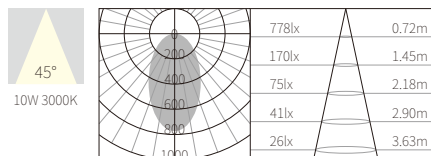

ACCESSORIES

**C3A0215**

10W  
553lm 3000K  
CRI>90  
COB LED  
AC 220~240V 50/60Hz

COB LED(CITIZEN)    ADJUSTABLE

REQUIREMENTS

0°~355°Horizontally

NW:0.41kg  
GW:21.5kg

COLOR TEMPERATURE FINISH