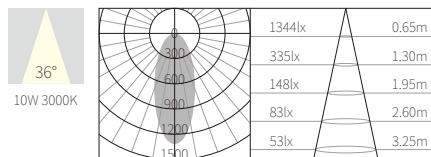

ACCESSORIES

**C3A0215**

10W  
553lm 3000K  
CRI>90  
COB LED  
AC 220~240V 50/60Hz

COB LED(CITIZEN)    ADJUSTABLE

REQUIREMENTS

0°~355°Horizontally

NW:0.41kg  
GW:21.5kg

COLOR TEMPERATURE FINISH