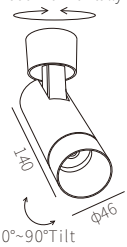

ACCESSORIES

**C3A0215**

10W  
553lm 3000K  
CRI>90  
COB LED  
AC 220~240V 50/60Hz

COB LED(CITIZEN)    ADJUSTABLE

REQUIREMENTS

0°~355°Horizontally

NW:0.41kg  
GW:21.5kg

COLOR TEMPERATURE FINISH