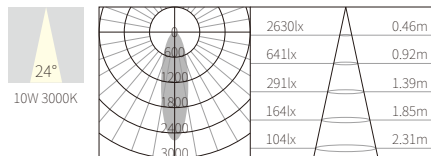

ACCESSORIES

**C3A0215**

10W  
553lm 3000K  
CRI>90  
COB LED  
AC 220~240V 50/60Hz

COB LED(CITIZEN)    ADJUSTABLE

REQUIREMENTS

0°~355°Horizontally

NW:0.41kg  
GW:21.5kg

COLOR TEMPERATURE FINISH