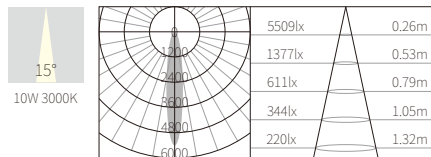

ACCESSORIES

**C3A0215**

10W  
553lm 3000K  
CRI>90  
COB LED  
AC 220~240V 50/60Hz

COB LED(CITIZEN)    ADJUSTABLE

REQUIREMENTS

0°~355°Horizontally

NW:0.41kg  
GW:21.5kg

COLOR TEMPERATURE FINISH