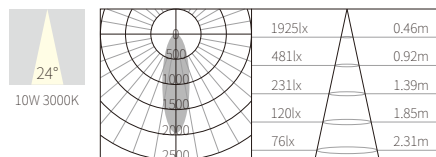

INTERIOR CEILING RECESSED

R3B0711

10W
406lm 3000K
CRI>90
COB LED
EXCL.250mA 37V DRIVER

φ52mm
5~25mm

NW:0.19kg
GW:8.02kg

COLOR TEMPERATURE FINISH

- 2700K ●
- 3000K ●
- 4000K ●
- 5000K ○
- 6500K ●

- Texture White(AW)
- Texture Silver(AS)
- Texture Black(OJ)