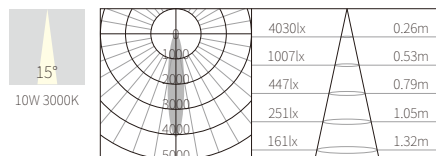

INTERIOR CEILING RECESSED

R3B0711

10W
406lm 3000K
CRI>90
COB LED
EXCL.250mA 37V DRIVER

φ52mm
5~25mm

NW:0.19kg
GW:8.02kg

COLOR TEMPERATURE FINISH

- 2700K ●
- 3000K ●
- 4000K ●
- 5000K ○
- 6500K ●

- Texture White(AW)
- Texture Silver(AS)
- Texture Black(OJ)