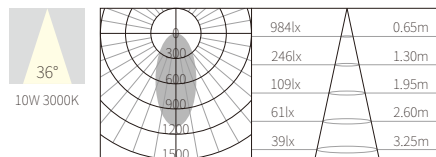

INTERIOR CEILING RECESSED

R3B0711

10W
406lm 3000K
CRI>90
COB LED
EXCL.250mA 37V DRIVER

φ52mm
5~25mm

NW:0.19kg
GW:8.02kg

COLOR TEMPERATURE FINISH

- 2700K ●
- 3000K ●
- 4000K ●
- 5000K ○
- 6500K ●

- Texture White(AW)
- Texture Silver(AS)
- Texture Black(OJ)