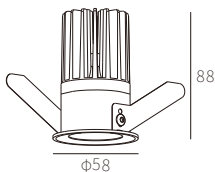

INTERIOR CEILING RECESSED

R3B0711

10W
406lm 3000K
CRI>90
COB LED
EXCL.250mA 37V DRIVER

φ52mm
5~25mm

NW:0.19kg
GW:8.02kg

COLOR TEMPERATURE FINISH

- 2700K ●
- 3000K ●
- 4000K ●
- 5000K ○
- 6500K ●

- Texture White(AW)
- Texture Silver(AS)
- Texture Black(OJ)

ACCESSORIES

REQUIREMENTS

AD0747 (KEGU)
AD0732 (TRIDONIC)

Un:AC 220~240V
Uout:DC 37V
Iout:250mA

AD0879 (KEGU)
AD0863 (EUCHIPS)

Un:AC 220~240V
Uout:DC 37V
Iout:250mA

AD0705 (EUCHIPS)

Un:AC 220~240V
Uout:DC 37V
Iout:250mA