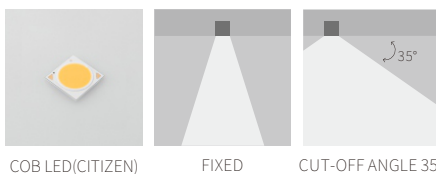

INTERIOR CEILING RECESSED

R3B0711

10W
406lm 3000K
CRI>90
COB LED
EXCL.250mA 37V DRIVER

φ52mm
5~25mm

NW:0.19kg
GW:8.02kg

COLOR TEMPERATURE FINISH

- 2700K ●
- 3000K ●
- 4000K ●
- 5000K ○
- 6500K ●

- Texture White(AW)
- Texture Silver(AS)
- Texture Black(OJ)