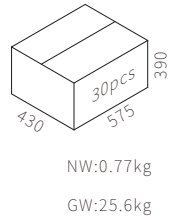

ACCESSORIES

W3A0232

10W
3000K
CRI>90
SMD LED
AC 220~240V 50/60Hz

REQUIREMENTS

NW:0.77kg
GW:25.6kg

COLOR TEMPERATURE FINISH

- 2700K ●
- 3000K ●
- 4000K ●
- 5000K ○
- 6500K ●

- Texture White(AW)
- Texture Silver(AS)
- Texture Black(OJ)