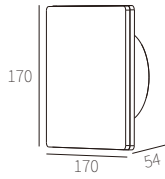

ACCESSORIES

W3A0232

10W
3000K
CRI>90
SMD LED
AC 220~240V 50/60Hz

REQUIREMENTS

NW:0.77kg
GW:25.6kg

COLOR TEMPERATURE FINISH

- 2700K ●
- 3000K ●
- 4000K ●
- 5000K ○
- 6500K ●

- Texture White(AW)
- Texture Silver(AS)
- Texture Black(OJ)