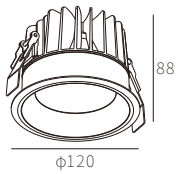

INTERIOR CEILING RECESSED

R3B0821

15W
 623lm 4000K
 CRI>90
 COB LED
 EXCL.350mA37V DRIVER

COB LED(CITIZEN)

FIXED

φ112mm

5-25mm

NW:0.63kg

GW:7.24kg

COLOR TEMPERATURE FINISH

- 2700K ●
- 3000K ●
- 4000K ●
- 5000K ○
- 6500K ●
- Texture White(AW)
- Texture Silver(AS)
- Texture Black(OJ)

ACCESSORIES

REQUIREMENTS

AD0749 (KEGU)

Un:AC 220~240V
 Uout:DC 37V
 Iout:350mA