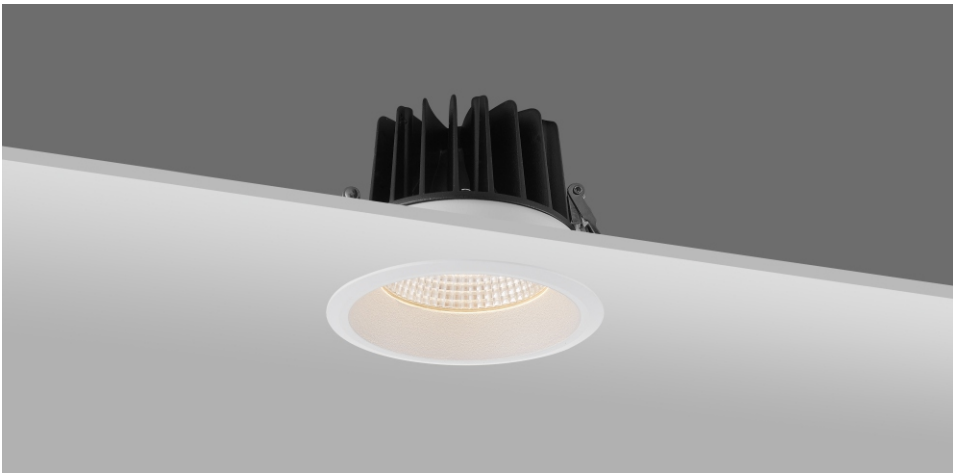

INTERIOR CEILING RECESSED

R3B0821

15W
 623lm 4000K
 CRI>90
 COB LED
 EXCL.350mA37V DRIVER

COB LED(CITIZEN)

FIXED

φ112mm

5-25mm

NW:0.63kg

GW:7.24kg

COLOR TEMPERATURE FINISH

- 2700K ●
- 3000K ●
- 4000K ●
- 5000K ○
- 6500K ●
- Texture White(AW)
- Texture Silver(AS)
- Texture Black(OJ)

ACCESSORIES

REQUIREMENTS

AD0749 (KEGU)

Un:AC 220~240V
 Uout:DC 37V
 Iout:350mA