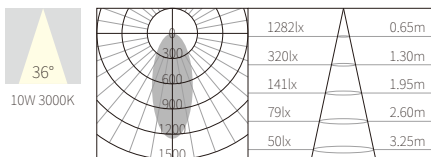

ACCESSORIES

REQUIREMENTS

AD0747 (KEGU)
AD0732 (TRIDONIC)

Un:AC 220~240V
Uout:DC 37V
Iout:250mA

AD0879 (KEGU)
AD0863 (EUCHIPS)

Un:AC 220~240V
Uout:DC 37V
Iout:250mA

AD0705 (EUCHIPS)

Un:AC 220~240V
Uout:DC 37V
Iout:250mA

AD0849 (OSRAM)

Un:AC 220~240V
Uout:DC 37V
Iout:250mA