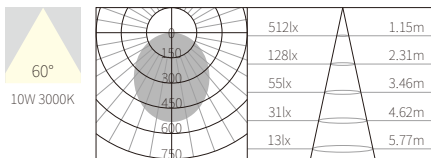

ACCESSORIES

REQUIREMENTS

AD0747 (KEGU)
AD0732 (TRIDONIC)

Un:AC 220~240V
Uout:DC 37V
Iout:250mA

AD0879 (KEGU)
AD0863 (EUCHIPS)

Un:AC 220~240V
Uout:DC 37V
Iout:250mA

AD0705 (EUCHIPS)

Un:AC 220~240V
Uout:DC 37V
Iout:250mA

AD0849 (OSRAM)

Un:AC 220~240V
Uout:DC 37V
Iout:250mA