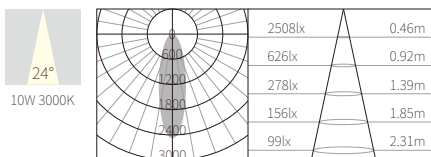

ACCESSORIES

REQUIREMENTS

AD0747 (KEGU)
AD0732 (TRIDONIC)

Un:AC 220~240V
Uout:DC 37V
Iout:250mA

AD0879 (KEGU)
AD0863 (EUCHIPS)

Un:AC 220~240V
Uout:DC 37V
Iout:250mA

AD0705 (EUCHIPS)

Un:AC 220~240V
Uout:DC 37V
Iout:250mA

AD0849 (OSRAM)

Un:AC 220~240V
Uout:DC 37V
Iout:250mA