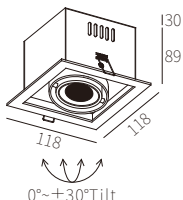

### R3B0336

10W  
528lm 3000K  
CRI>90  
COB LED  
EXCL.250mA 37V DRIVER

COB LED(CITIZEN)    ADJUSTABLE

106\*106mm  
5~25mm

NW:0.50kg  
GW:7.20kg