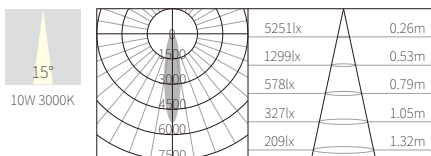

COB LED(CITIZEN)   ADJUSTABLE

ACCESSORIES

REQUIREMENTS

AD0747 (KEGU)
AD0732 (TRIDONIC)

Un:AC 220~240V
Uout:DC 37V
Iout:250mA

AD0879 (KEGU)
AD0863 (EUCHIPS)

Un:AC 220~240V
Uout:DC 37V
Iout:250mA

AD0705 (EUCHIPS)

Un:AC 220~240V
Uout:DC 37V
Iout:250mA

AD0849 (OSRAM)

Un:AC 220~240V
Uout:DC 37V
Iout:250mA