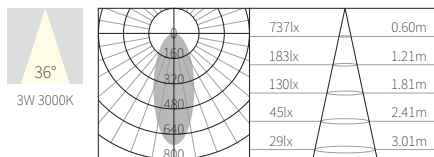

### T3B0026

3W  
173lm 3000K  
CRI>90  
COB LED  
WITH 24V DRIVER

COB LED(CREE)

FIXED

NW:0.32kg  
GW:5.81kg

DIMMABLE BRIGHTNESS