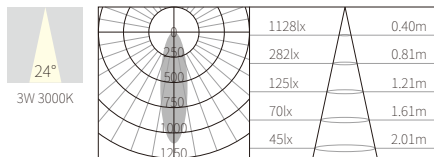

### T3B0026

3W  
173lm 3000K  
CRI>90  
COB LED  
WITH 24V DRIVER

COB LED(CREE)

FIXED

NW:0.32kg  
GW:5.81kg

DIMMABLE BRIGHTNESS