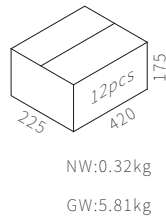

### T3B0026

3W  
173lm 3000K  
CRI>90  
COB LED  
WITH 24V DRIVER

COB LED(CREE)

FIXED

NW:0.32kg  
GW:5.81kg

DIMMABLE BRIGHTNESS