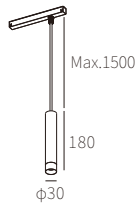

### ACCESSORIES

AE1022

### T3B0026

3W  
173lm 3000K  
CRI>90  
COB LED  
WITH 24V DRIVER

COB LED(CREE)

FIXED

NW:0.32kg  
GW:5.81kg

DIMMABLE BRIGHTNESS