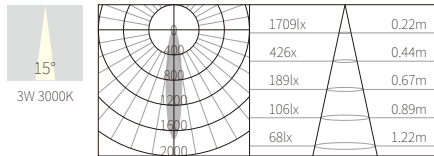

### T3B0026

3W  
173lm 3000K  
CRI>90  
COB LED  
WITH 24V DRIVER

COB LED(CREE)

FIXED

NW:0.32kg  
GW:5.81kg

DIMMABLE BRIGHTNESS