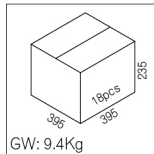

COB LED(CITIZEN)

GW: 9.4Kg

OW 3W LED 2700K-3000K / With 110mA LED Driver / AC 230~50/60Hz
 OB 3W LED 2700K-3000K / With 110mA LED Driver / AC 230~50/60Hz

R3A0026

Icons: Home, Triangle, Circle with slash, CE, IP65