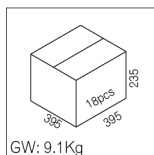

OW 3W LED 2700K-3000K / With 110mA LED Driver / AC 230~50/60Hz
OB 3W LED 2700K-3000K / With 110mA LED Driver / AC 230~50/60Hz

R3A0026

Icons: Home, Triangle, Circle with slash, CE, IP65

The lamp body is made of die-cast aluminum alloy with powder coating treatment
By using newest CITIZEN COB LED,with high efficacy and high reliability;All color temperature controlled within 3SDCM, no visible color difference between any two lightings.
Four different surface covers have special output lighting shape, improve the compatibility of the lighting, one lamp have different lighting effects.
The product is IP65, Suitable for Indoor and outdoor

OW 3W LED 2700K-3000K / With 110mA LED Driver / AC 230~50/60Hz
OB 3W LED 2700K-3000K / With 110mA LED Driver / AC 230~50/60Hz

GW: 9.1Kg