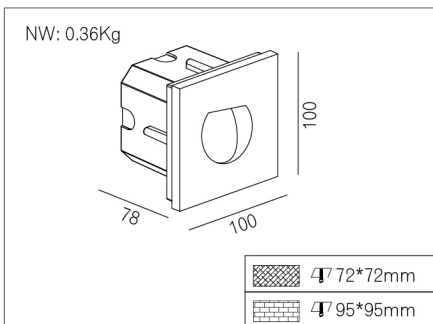

OW 3W LED 2700K-3000K / With 110mA LED Driver / AC 230~50/60Hz
OB 3W LED 2700K-3000K / With 110mA LED Driver / AC 230~50/60Hz

R3A0026

Icons: Home, Triangle, Circle with slash, CE, IP65

The lamp body is made of die-cast aluminum alloy with powder coating treatment
By using newest CITIZEN COB LED,with high efficacy and high reliability;All color temperature controlled within 3SDCM, no visible color difference between any two lightings.
Four different surface covers have special output lighting shape, improve the compatibility of the lighting, one lamp have different lighting effects.
The product is IP65, Suitable for Indoor and outdoor

OW 3W LED 2700K-3000K / With 110mA LED Driver / AC 230~50/60Hz
OB 3W LED 2700K-3000K / With 110mA LED Driver / AC 230~50/60Hz

GW: 9.1Kg