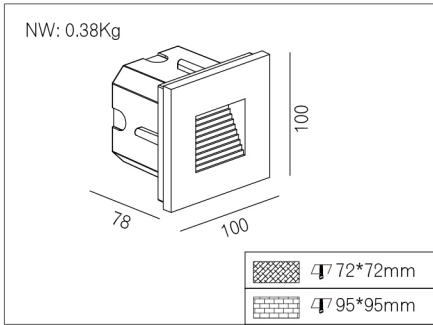

COB LED(CITIZEN)

GW: 9.4Kg

OW 3W LED 2700K-3000K / With 110mA LED Driver / AC 230~50/60Hz
 OB 3W LED 2700K-3000K / With 110mA LED Driver / AC 230~50/60Hz

R3A0026

Icons: Home, Triangle, Circle with slash, CE, IP65

The lamp body is made of die-cast aluminum alloy with powder coating treatment
 By using newest CITIZEN COB LED,with high efficacy and high reliability;All color temperature controlled within 3SDCM, no visible color difference between any two lightings.
 Four different surface covers have special output lighting shape, improve the compatibility of the lighting, one lamp have different lighting effects.
 The product is IP65, Suitable for Indoor and outdoor